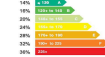

New 2008 Retail Price List

Level

Description

Fuel Type

Speed

WLTP Co2

Tax Band

Annual Road Tax

RRSP*

Level	Description	Fuel Type	Speed	WLTP Co2	Tax Band	Annual Road Tax	RRSP*
GT Pack	1.2 Puretech 130bhp LE	Petrol	6-Speed	127	B1	€200	€32,310
GT Pack	1.2 Puretech 130bhp Auto LE	Petrol	8-Speed	136	B2	€210	€34,965
GT Pack	1.2 Puretech 155bhp Auto LE	Petrol	8-Speed	141	C1	€270	€36,565
GT Pack	Electric 136bhp (50 kWh) LE	Electric	1-Speed	0	A	€120	€37,099**

* Dealer delivery related charges, metallic paint and tyre recycling levy not included

** Includes SEAI grant and VRT Rebate